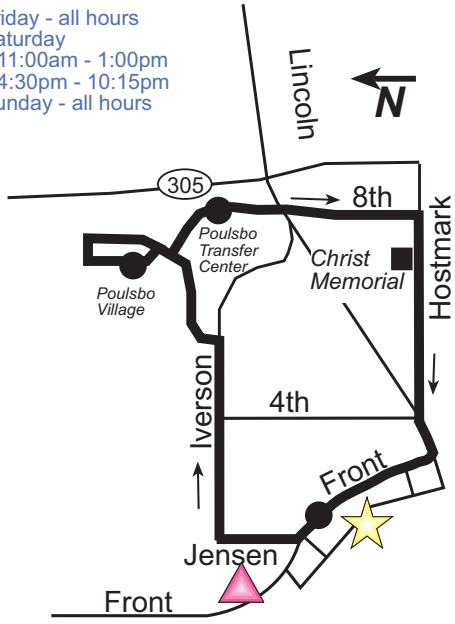

Poulsbo Village Parking Shuttle

- Friday - all hours
- Saturday
  11:00am - 1:00pm
  4:30pm - 10:15pm
- Sunday - all hours