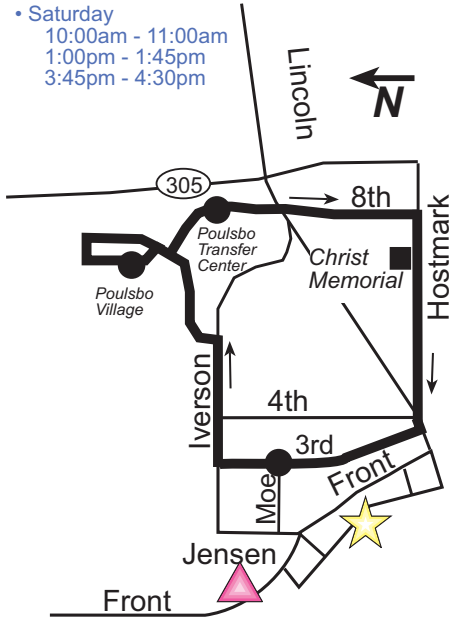

Poulsbo Village Parking Shuttle

- Friday - all hours
- Saturday
  11:00am - 1:00pm
  4:30pm - 10:15pm
- Sunday - all hours