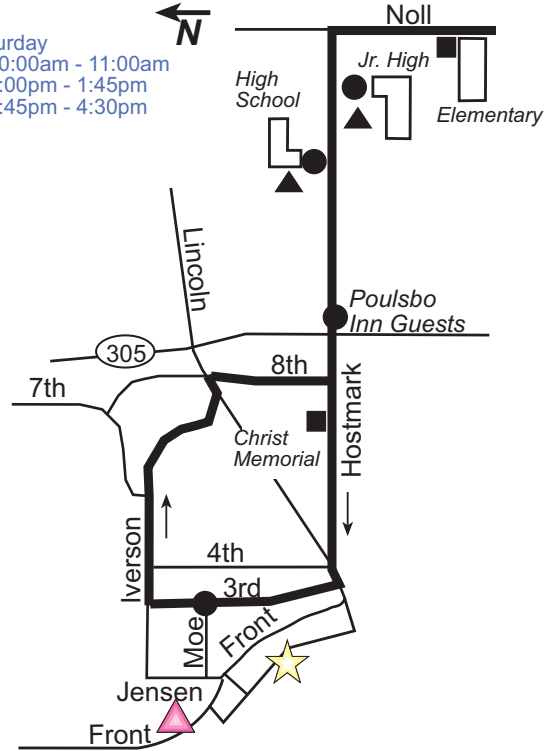

Viking Fest 2008

Shuttles run approximately every 15 minutes the following days and times.

School Parking Shuttle

Friday, May 16 6:00pm - 10:15pm
 Saturday, May 17 10:00am - 10:15pm
 Sunday, May 18 11:00am - 5:00pm

— Bus Route
 ● Designated Stops
 ■ Saturday Only Stop
 ▲ Free Parking
 ☆ Viking Fest Booths
 ▲ Viking Fest Carnival

- Saturday
 10:00am - 11:00am
 1:00pm - 1:45pm
 3:45pm - 4:30pm

- Saturday
 1:45pm - 3:45pm