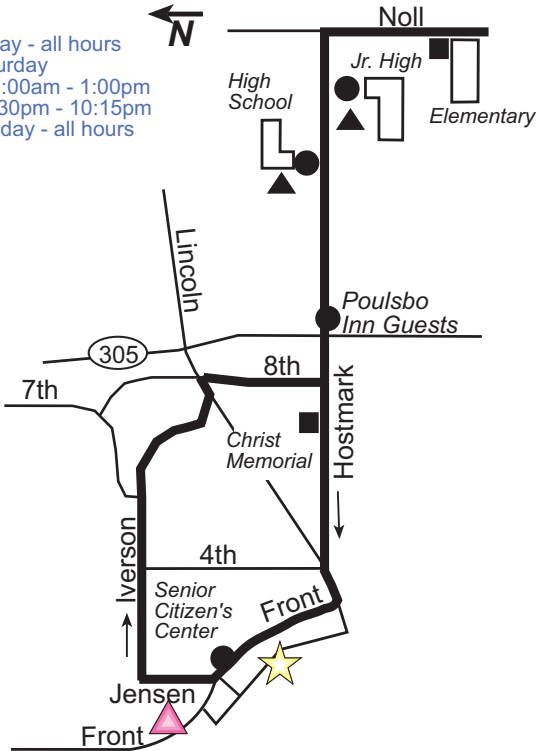

Viking Fest 2008

Shuttles run approximately every 15 minutes the following days and times.

School Parking Shuttle

Friday, May 16 6:00pm - 10:15pm
 Saturday, May 17 10:00am - 10:15pm
 Sunday, May 18 11:00am - 5:00pm

Poulsbo Village Parking Shuttle

Friday, May 16 6:00pm - 10:15pm
 Saturday, May 17 10:00am - 10:15pm
 Sunday, May 18 11:00am - 5:00pm

School Parking Shuttle

- Friday - all hours
- Saturday
 11:00am - 1:00pm
 4:30pm - 10:15pm
- Sunday - all hours

— Bus Route
 ● Designated Stops
 ■ Saturday Only Stop
 ▲ Free Parking
 ☆ Viking Fest Booths
 ▲ Viking Fest Carnival

- Saturday
 10:00am - 11:00am
 1:00pm - 1:45pm
 3:45pm - 4:30pm

- Saturday
 1:45pm - 3:45pm