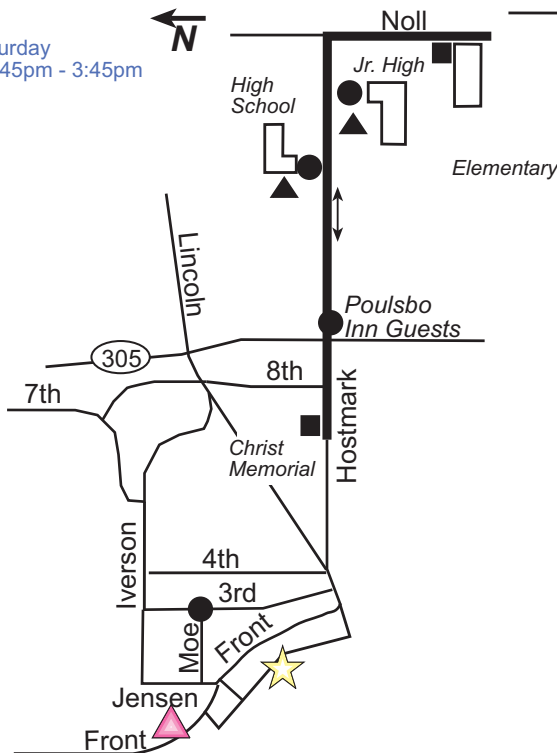

— Bus Route
 ● Designated Stops
 ■ Saturday Only Stop
 ▲ Free Parking
 ☆ Viking Fest Booths
 ▲ Viking Fest Carnival

- Saturday
 10:00am - 11:00am
 1:00pm - 1:45pm
 3:45pm - 4:30pm

- Saturday
 1:45pm - 3:45pm